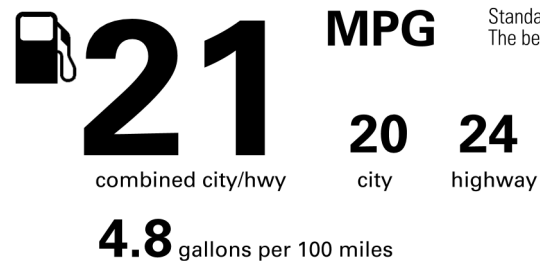

Not Original - Copy

Created: 2025-10-23 10:23:03 (UTC)

EPA DOT Fuel Economy and Environment

Gasoline Vehicle

Fuel Economy

You spend \$3,250
 more in fuel costs over 5 years compared to the average new vehicle.